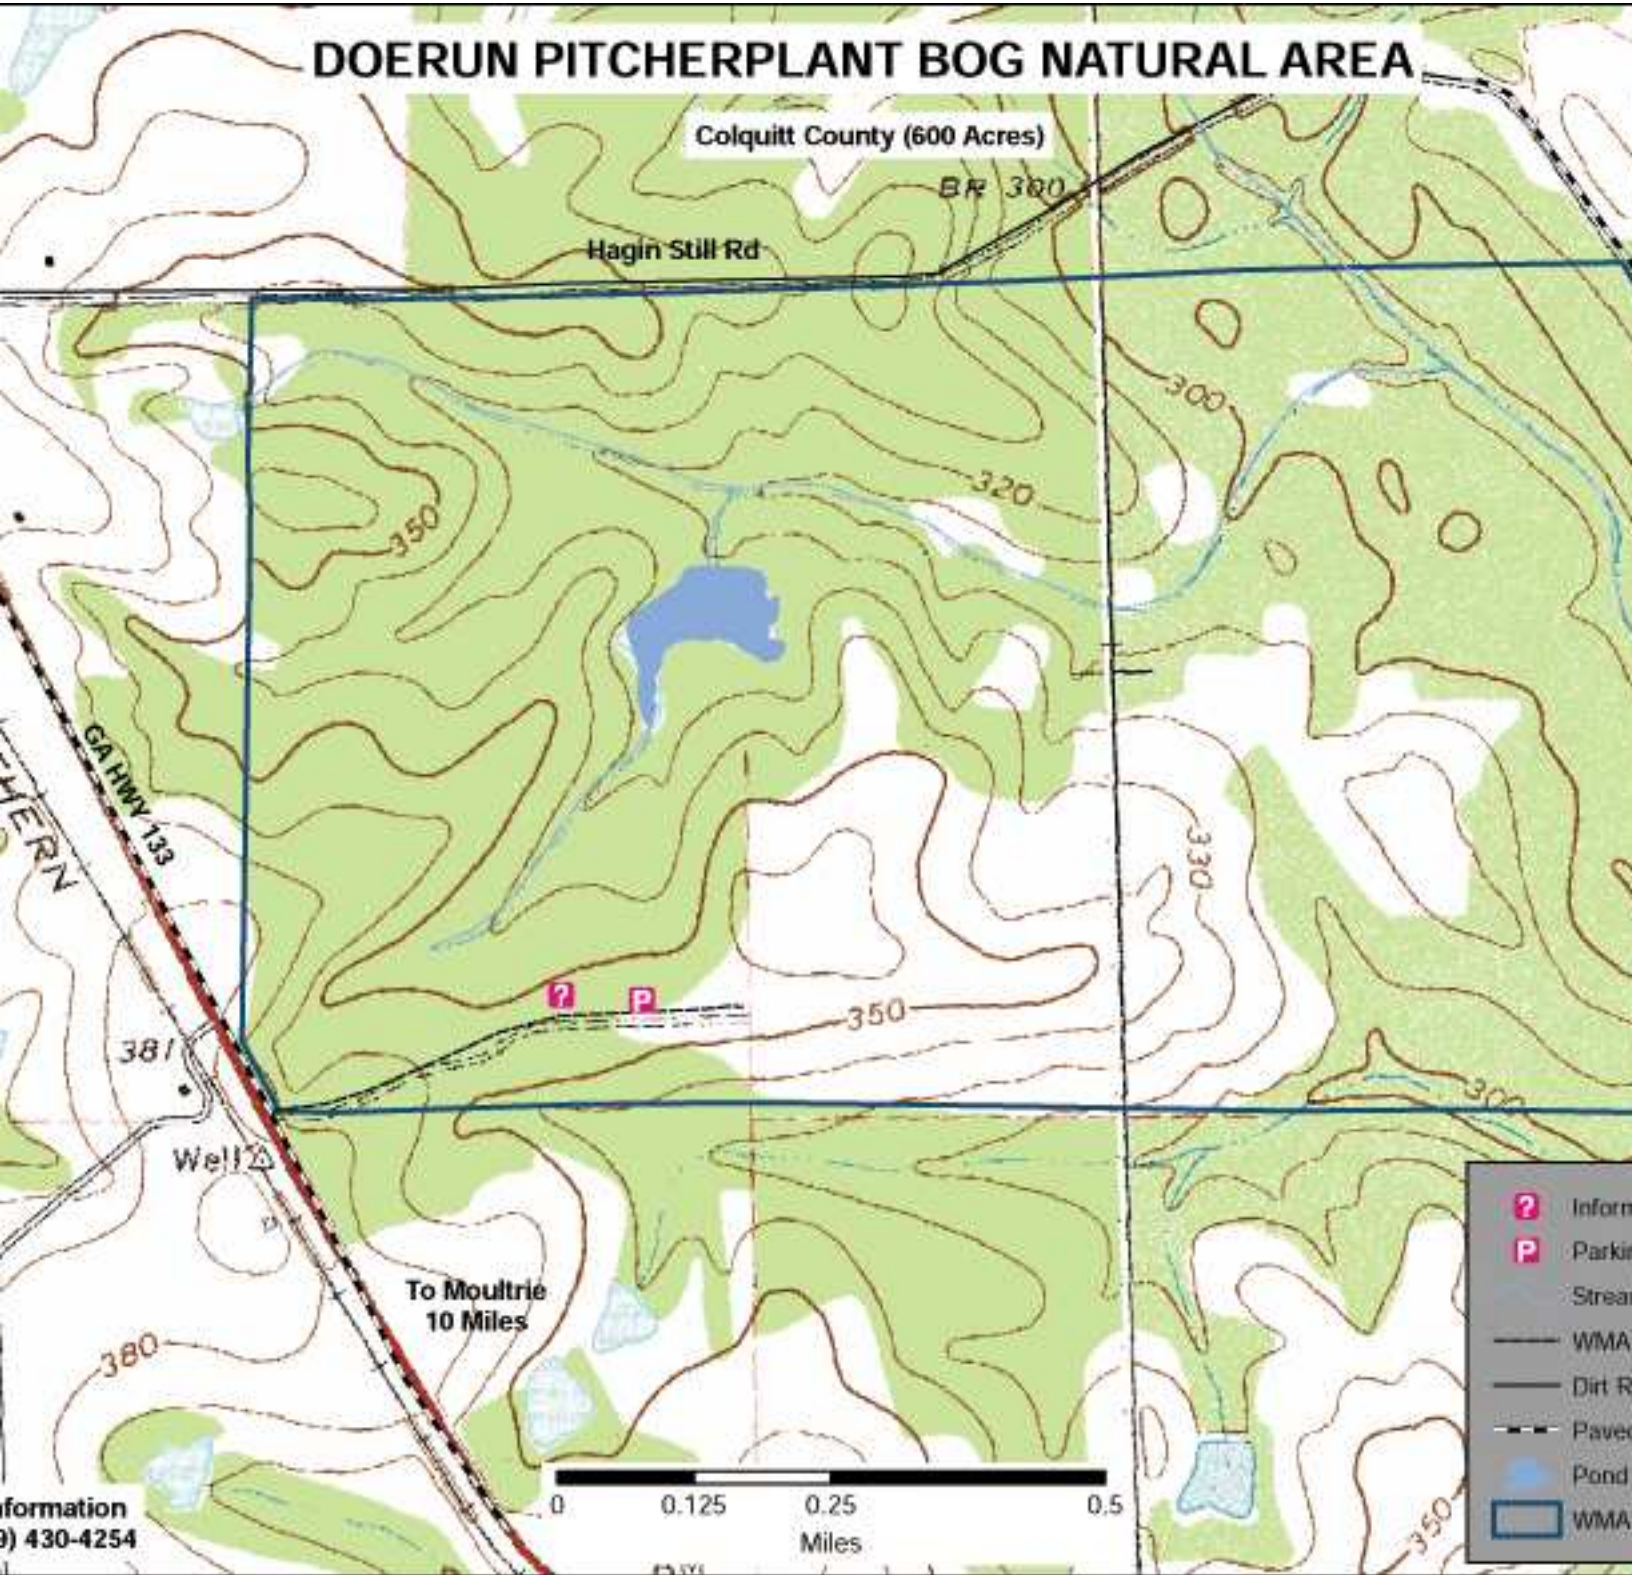

# DOERUN PITCHERPLANT BOG NATURAL AREA

Colquitt County (600 Acres)

BR 300

Hagin Still Rd

- Information
- Parking
- Stream
- WMA Boundary
- Dirt Road
- Paved Road
- Pond
- WMA

To Moultrie  
10 Miles

Information  
(9) 430-4254